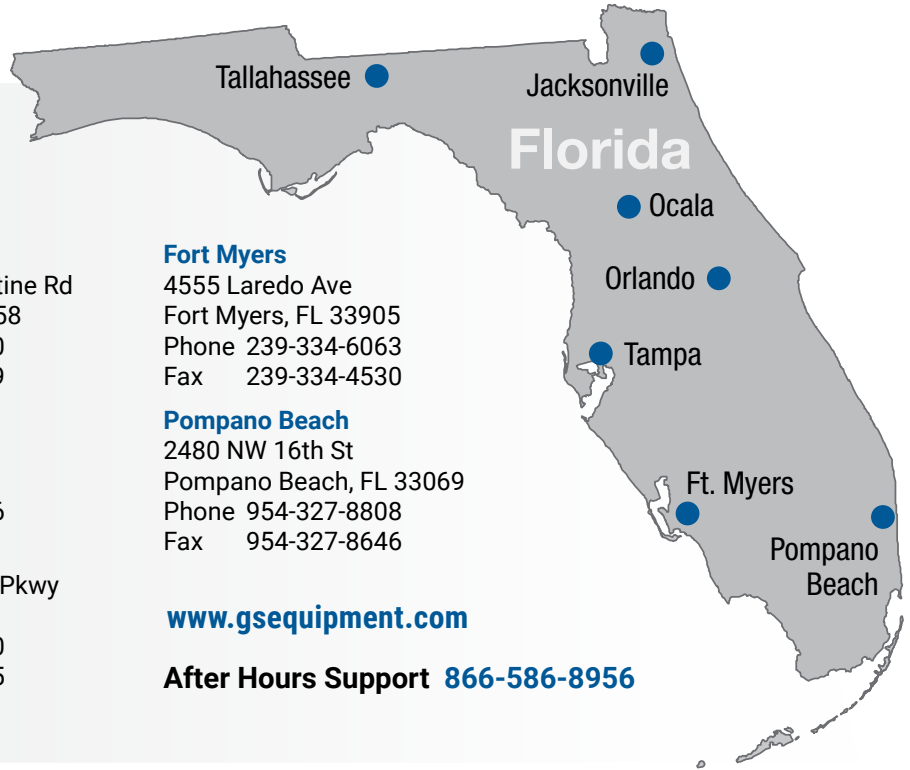

GSE

Great Southern Equipment Company

When you need us, where you need us

Equipment • Parts • Service

Locations

Tampa

Corporate Headquarters
1023 S 50th St
Tampa, FL 33619
Phone 813-248-4971
Fax 813-247-3397

Tallahassee

31805 Blue Star Hwy
Midway, FL 32343
Phone 850-574-0892

Jacksonville

14790 Old St. Augustine Rd
Jacksonville, FL 32258
Phone 904-268-4400
Fax 904-268-7479

Ocala

6195 N Hwy 441
Ocala, FL 34475
Phone 866-586-8956

Orlando

1301 Central Florida Pkwy
Orlando, FL 32837
Phone 407-859-9160
Fax 407-859-9165

Fort Myers

4555 Laredo Ave
Fort Myers, FL 33905
Phone 239-334-6063
Fax 239-334-4530

Pompano Beach

2480 NW 16th St
Pompano Beach, FL 33069
Phone 954-327-8808
Fax 954-327-8646

www.gsequipment.com

After Hours Support 866-586-8956

Equipment

Compaction Equipment—Soil / Asphalt
Excavators
Gradall Telescopic Excavators
Material Handlers
Walking Excavators
Wheel Loaders
Vac Trucks

Services

24-Hour emergency service
Customized maintenance contracts
Equipment rental
Factory trained service technicians
Machine maintenance inspections
No cost warranty repairs—on most products
On-site field repair
Parts support with a multimillion dollar inventory
Preventive maintenance contracts
Specialized diagnostic equipment
Tier IV certified engine technicians
Used equipment

Attachments

Wheel Loaders
Buckets
Couplers
Forks
Rakes
Excavators
Shears
Buckets
Thumbs
Grapples
Mowers
Powertilts
Gen set
Pulverizers
Material Handlers
Grapples
Magnets
Shears
Clam buckets

Member Associations

HITACHI

Reliable solutions

Link-Belt
EXCAVATORS

GRADALL

KAISER

SENEBOGEN

SAKAI

VACALL

KINSHOFER
crane and excavator attachments

PALADIN

ROTOBEC
TOUGH HANDLING EQUIPMENT